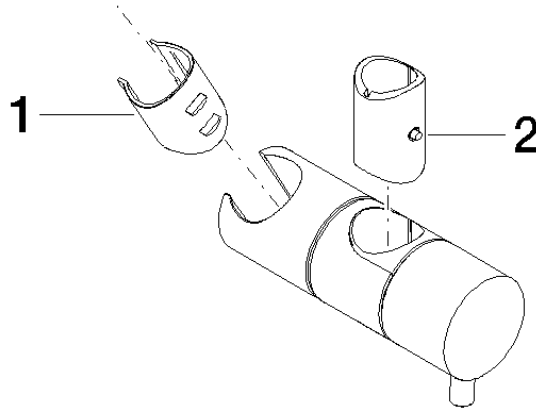

12 580 970

• for pipe diameter 18 mm

Fits: IMO, LULU, MADISON, MEM, TARA,
CL.1, LISSÉ, VAIA, META, CYO

	Chrome	12 580 970-00
	Brushed Platinum	12 580 970-06
	Platinum	12 580 970-08
	Durabress (23kt Gold)	12 580 970-09
	Dark Chrome	12 580 970-19
	Light Gold	12 580 970-26
	Brushed Light Gold	12 580 970-27
	Brushed Durabress (23kt Gold)	12 580 970-28
	Matte Black	12 580 970-33
	Brushed Bronze	12 580 970-42
	Brushed Champagne (22kt Gold)	12 580 970-46
	Champagne (22kt Gold)	12 580 970-47
	Brushed Chrome	12 580 970-93
	Brushed Dark Platinum	12 580 970-99

12 580 970

mm [inches]

12 580 970

Parts for other finishes can be found here: Brushed
Platinum

Spare parts list

No.	Item Number	Name	Quantity used	Delivery time
1	09 12 12 217 90	sleeve	1	2
2	08 18 40 579 90	adaptor	1	2